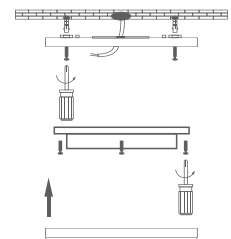

### INSTALLATION

Commercial Type	Power	Lumen	CCT	Lamp Size
LED-BL3-Oval-12	12W	850lm	3000K/4000K/6500K	197.5x98x39mm
LED-BL3-Oval-18	18W	1300lm	3000K/4000K/6500K	197.5x98x39mm