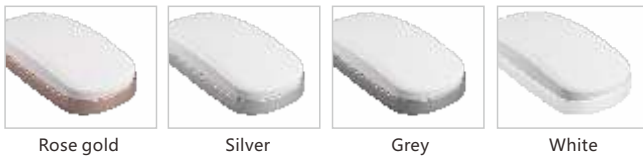

## LED BULKHEAD LAMP

# GOLDEN DESIGN

- \* Uniform lighting, no dark area
- \* Easy installation
- \* Body color available: rose gold / silver / grey/white
- \* Application: Balcony, Corridor, Courtyard, Parking lot, Kitchen, Living room, Bathroom, etc.