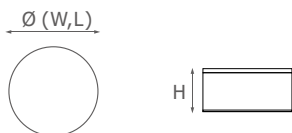

Item Type	LED Lamp
Type of LED Chip	2835
Lamp Body Material	PC
Lamp Cover Material	PC
Beam Angle	115°
Voltage	AC100-240V
Lamp Luminous Efficiency	83lm/w
Working Temperature	-20°C-40°C
Working Lifetime(Hour)	25000h
CRI (Ra >)	80
IP	44