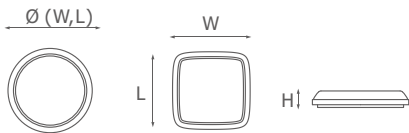

Item Type	LED Lamp
Type of LED Chip	2835
Lamp Body Material	PC
Lamp Cover Material	PC
Beam Angle	120°
Voltage	AC220-240V
Lamp Luminous Efficiency	86lm/w
Working Temperature	-20°C-40°C
Working Lifetime(Hour)	25000h
CRI ( Ra > )	80
IP	54

### INSTALLATION

CL20-Square

Commercial Type	Power	Lumen	CCT	Lamp Size
LED-CL20-Circular-18	18W	1550lm	3000K/4000K/6500K	Ø280x48mm
LED-CL20-Circular-24	24W	2050lm	3000K/4000K/6500K	Ø280x48mm
LED-CL20-Square-18	18W	1550lm	3000K/4000K/6500K	280x280x48mm
LED-CL20-Square-24	24W	2550lm	3000K/4000K/6500K	280x280x48mm