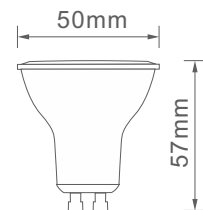

### Application area

Indoor use only

Item Type	LED Bulb
Type of LED Chip	2835
Lamp Body Material	Aluminum+PC
Lamp Cover Material	PC
Beam Angle	120°
Voltage	AC220-240V
Lamp Luminous Efficiency	80lm/w
Working Temperature	-20°C-40°C
Working Lifetime(Hour)	25000h
CRI ( Ra > )	80
Base Type	GU10

Commercial Type	Power	Equivalent	Lumen	CCT	Lamp Size
LED-S11-GU10-5-120°	5W	35W	400lm	2700K	50x57mm