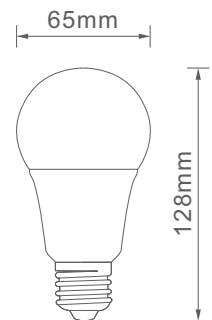

LED-S11 BULB

ECONOMIC

Feature

- *High efficiency
- *25,000 hours rated life
- *Instant-on with no warm up time

Application area

Indoor use only

Item Type	LED Bulb
Type of LED Chip	2835
Lamp Body Material	Aluminum+PC
Lamp Cover Material	PC
Beam Angle	200°
Voltage	AC220-240V
Lamp Luminous Efficiency	93lm/w
Working Temperature	-20°C-40°C
Working Lifetime(Hour)	25000h
CRI (Ra >)	80
Base Type	E27

Commercial Type	Power	Equivalent	Lumen	CCT	Lamp Size
LED-S11-A65-6	15W	90W	1400lm	2700K	65x128mm